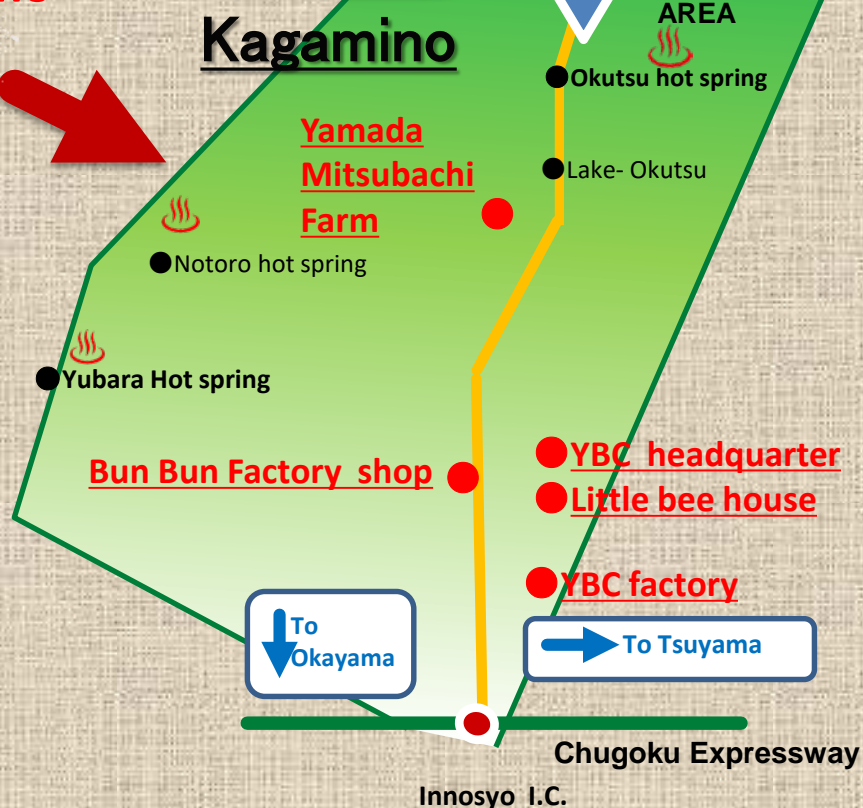

## The Map of Okayama and Kagamino

## Yamada Mitsubachi Farm

- 1) 20 minutes by car from Inosho I.C. by Chugoku Expressway.
- 2) The nearest station is JR Tsuyama station and take a bus bound for Okutsu Bus Terminal and get off at 塚谷口, Tsukataniguchi and 5 minutes walk.

## Our Experience Program

- 1) Strawberry Picking Course (From 5 January to early May)  
All-you-can-pick & eat strawberries: 30 min.
- 2) Gathering honey experience Course (From May to August)  
Take honey that has been extracted via centrifugal force and filtered and jar it yourself to take home as a souvenir.
- 3) Beeswax Candle Making Course
- 4) Blueberry picking (From late June to late August)